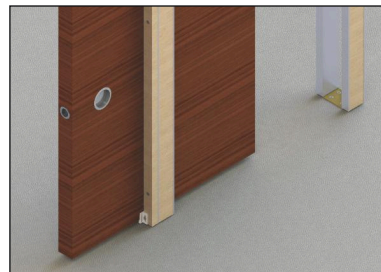

Hideaway Sliding & Folding Door Systems

Product Overview

Hideaway is a sliding door framing kit suitable for plasterboard walls, created to conceal sliding doors within a wall cavity. Hideaway is able to recover the space normally occupied by traditional hinged doors and is a simple but perfect solution for lightweight sliding pocket doors.

Features

- Steel-wrapped studs, nailed to pre-assembled header provide maximum rigidity
- Keyhole slots in aluminium track allow easy removal in unlikely event of this being necessary
- Floor plate brackets provided to allow studs to easily slide over to ensure perfect alignment
- Unique hanger locking clip enables easy fitting and removal of the door from hanger, if required
- Flush pull handles and other accessories also available
- Soft closing available
- Simultaneous opening (synchro) optional

Technical Specifications

- Maximum door weight: 90kg
- Maximum door height: 2743mm
- Door Thickness: 35 – 44mm
- Track Dimensions: 42mm (w) x 30mm (h)

Stud frames, floor plates and door guides

Track c/w hanger and integrated soft closer

Self adjusting floor plates

Door guides

HIDEAWAY

Maximum door weight 90kg

DH - Door height, maximum 2743mm

DWi - Door width, maximum 1524mm

DT - Door thickness, Maximum 35mm without adaptor kit, Maximum 44mm with adaptor kit, Maximum 50mm with cavity widening kit