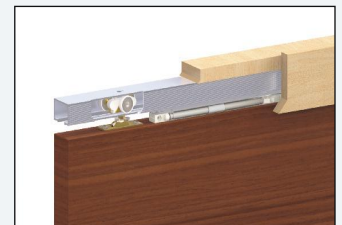

Features

- Steel-wrapped studs, nailed to pre-assembled header provide maximum rigidity
- Keyhole slots in aluminium track allow easy removal in unlikely event of this being necessary
- Floor plate brackets provided to allow studs to easily slide over to ensure perfect alignment
- Unique hanger locking clip enables easy fitting and removal of the door from hanger, if required
- Flush pull handles and other accessories also available
- Soft closing available
- Simultaneous opening (synchro) optional

Technical Specifications

- Maximum door weight: 90kg
- Maximum door height: 2743mm
- Door Thickness: 35 – 44mm
- Track Dimensions: 42mm (w) x 30mm (h)

Stud frames, floor plates and door guides

Track c/w hanger and integrated soft closer