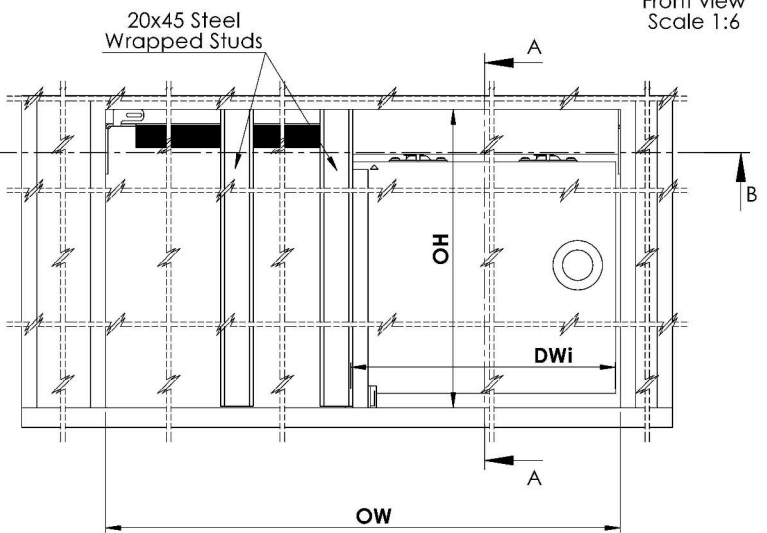

Technical Specifications

- Maximum door weight: 90kg
- Maximum door height: 2743mm
- Door Thickness: 35 – 44mm
- Track Dimensions: 42mm (w) x 30mm (h)

Stud frames, floor plates and door guides

Track c/w hanger and integrated soft closer

Self adjusting floor plates

Door guides

HIDEAWAY

Maximum door weight 90kg

DH - Door height, maximum 2743mm

DWi - Door width, maximum 1524mm

DT - Door thickness, Maximum 35mm without adaptor kit, Maximum 44mm with adaptor kit, Maximum 50mm with cavity widening kit

*** Allows for carpet and underlay, add extra 26mm for subfloor

****See 61911-Guide for more details and options

Available Sets				
Part No.	Item Code	Maximum Door Width	Maximum Door Height	Maximum Door Weight
61730	H30	760mm	2032mm	56kg
61736	H36	915mm	2032mm	56kg
61742	H42	1067mm	2032mm	90kg
61842	H42A	1067mm	2743mm	90kg
61848	H48A	1219mm	2743mm	90kg
61854	H54	1371mm	2743mm	90kg
61860	H60A	1524mm	2743mm	90kg

SECTION B-B Scale 1 : 6

Front view Scale 1:6

Side view with alternative bottom guide Scale 1:2

For further information on our products and services: Tel: +44 (0)20 8545 6680 sales@coburn.co.uk www.coburn.co.uk