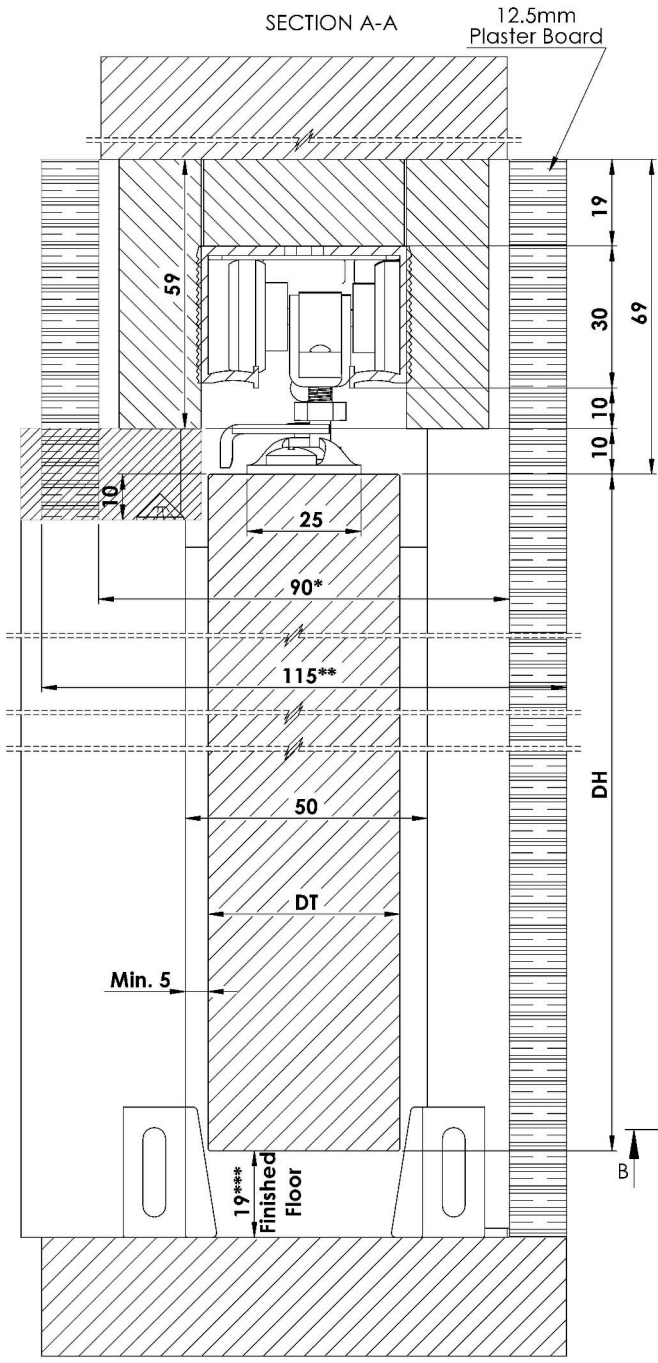

Side view with alternative bottom guide Scale 1:2

HIDEAWAY

Maximum door weight 90kg

DH - Door height, maximum 2743mm

DWi - Door width, maximum 1524mm

DT - Door thickness, Maximum 35mm without adaptor kit, Maximum 44mm with adaptor kit, Maximum 50mm with cavity widening kit

OW - Opening width

OH - Opening height

NOTE:

For door over 35mm widening kit MUST be used.