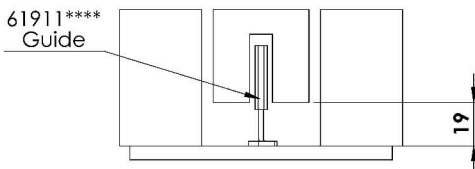

Technical Specifications

- Maximum door weight: 90kg
- Maximum door height: 2743mm
- Door Thickness: 35 – 44mm
- Track Dimensions: 42mm (w) x 30mm (h)

Stud frames, floor plates and door guides

Track c/w hanger and integrated soft closer

Self adjusting floor plates

Door guides

HIDEAWAY

Maximum door weight 90kg

DH - Door height, maximum 2743mm

DWi - Door width, maximum 1524mm

DT - Door thickness, Maximum 35mm without adaptor kit, Maximum 44mm with adaptor kit, Maximum 50mm with cavity widening kit

*** Allows for carpet and underlay, add extra 26mm for subfloor

****See 61911-Guide for more details and options

Available Sets				
Part No.	Item Code	Maximum Door Width	Maximum Door Height	Maximum Door Weight
61730	H30	760mm	2032mm	56kg
61736	H36	915mm	2032mm	56kg
61742	H42	1067mm	2032mm	90kg
61842	H42A	1067mm	2743mm	90kg
61848	H48A	1219mm	2743mm	90kg
61854	H54	1371mm	2743mm	90kg
61860	H60A	1524mm	2743mm	90kg

SECTION B-B Scale 1 : 6

Front view Scale 1:6

Side view with alternative bottom guide Scale 1:2

For further information on our products and services: Tel: +44 (0)20 8545 6680 sales@coburn.co.uk www.coburn.co.uk