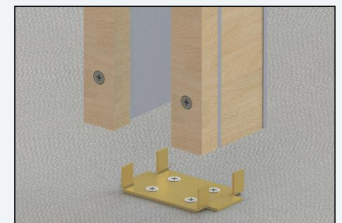

Features

- Steel-wrapped studs, nailed to pre-assembled header provide maximum rigidity
- Keyhole slots in aluminium track allow easy removal in unlikely event of this being necessary
- Floor plate brackets provided to allow studs to easily slide over to ensure perfect alignment
- Unique hanger locking clip enables easy fitting and removal of the door from hanger, if required
- Flush pull handles and other accessories also available
- Soft closing available
- Simultaneous opening (synchro) optional

Technical Specifications

- Maximum door weight: 90kg
- Maximum door height: 2743mm
- Door Thickness: 35 – 44mm
- Track Dimensions: 42mm (w) x 30mm (h)

Stud frames, floor plates and door guides

Track c/w hanger and integrated soft closer

Self adjusting floor plates

Door guides

HIDEAWAY

Maximum door weight 90kg

DH - Door height, maximum 2743mm

DWi - Door width, maximum 1524mm

DT - Door thickness, Maximum 35mm without adaptor kit, Maximum 44mm with adaptor kit, Maximum 50mm with cavity widening kit