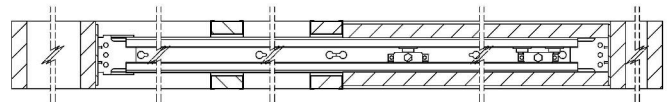

SECTION B-B Scale 1 : 6

Front view Scale 1:6